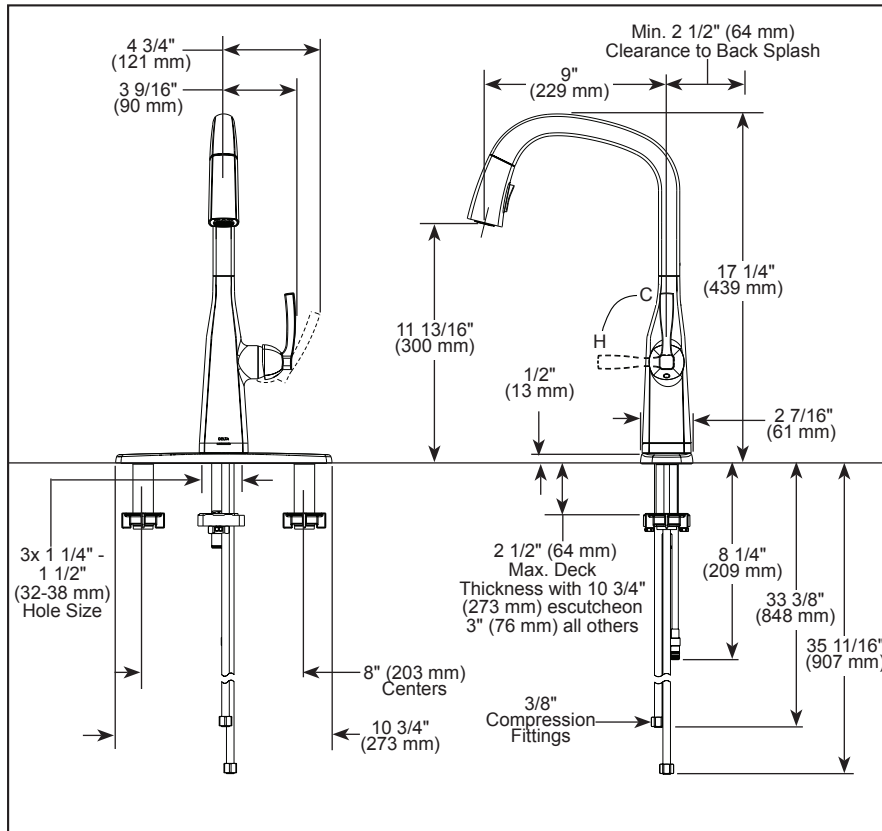

STANDARD SPECIFICATIONS:

- Max flow rate 1.8 gpm @ 60 psi, 6.8 L/min @ 414 kPa
- One or three hole mount (escutcheon not included, order separately)
- Diamond coated ceramic cartridge
- 3/8" O.D. straight, staggered PEX supply lines
- Spout rotates 360°
- Hot/cold indicator markings
- Dual integral check valves in sprayer assembly
- Two-function wand; Aerated stream or spray
- LED indicator light signals on-off, water temperature and low batteries
- Uses 6 AA (included) or 6 C (not included) batteries
- RP102157 Optional 120V AC adapter available (3 prong grounded outlet required)
- Toggles between Touchless and Touch₂O® Technology
- Voice IQ® Technology for voice controlled dispensing

COMPLIES WITH:

- ASME A112.18.1 / CSA B125.1
- ICC/ANSI A117.1- Valve control only

Delta Faucet Company reserves the right (1) to make changes in specifications and materials, and (2) to change or discontinue models, both without notice or obligation. Dimensions are for reference only. See current full-line price book or www.deltafaucet.com for finish options and product availability.

DSP-K-9176TLV-DST Rev. A

Delta Faucet Company

55 E. 111th Street, Carmel, IN 46280
 350 South Edgeware Road, St. Thomas, ON N5P 4L1
 © 2024 Delta Faucet Company